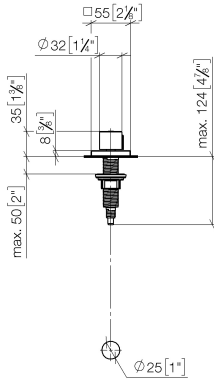

Strainer waste with control handle - Durabronz (23kt Gold)

LOT

10 711 970

- control for single basin
- including adapter for Bowden cable

Fits LOT

	Durabronz (23kt Gold)	10 711 970-09
	Chrome	10 711 970-00
	Brushed Platinum	10 711 970-06
	Platinum	10 711 970-08
	Dark Chrome	10 711 970-19
	Brushed Durabronz (23kt Gold)	10 711 970-28
	Matte Black	10 711 970-33
	Brushed Champagne (22kt Gold)	10 711 970-46
	Champagne (22kt Gold)	10 711 970-47
	Brushed Chrome	10 711 970-93
	Brushed Dark Platinum	10 711 970-99

10 711 970

mm [inches]

10 711 970

Parts for other finishes can be found here: [Chrome](#)

Spare parts list

No.	Item Number	Name	Quantity used	Delivery time
1	09 20 97 030-09	handle	1	40
2	90 12 12 002 00 90	fixing cap	1	2
3	09 27 87 007-09	rosette	1	40
4	90 14 10 043 00 90	seal	1	2
5	09 14 10 042 90	seal	1	2
6	09 29 06 087-09	spindle	1	-
Spare part can no longer be ordered, please order the replacement item				
7	04 30 01 029 00 90	adaptor	1	2
8	09 24 03 175 90	adaptor	1	2
9	09 11 10 073-07	connection	1	30
10	09 11 10 074-07	connection	1	30
11	09 11 10 079-07	connection	1	30
12	09 30 11 087 90	disc	1	2
13	09 23 30 024-07	nut	1	30